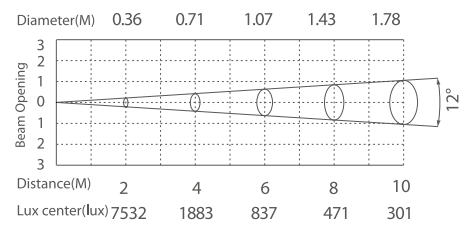

Flood light REGAL

DMX 512 **RDM** **IP66**
OUTDOOR RATED

white grey black

356 153
LED Power **70 W** ColourTemp **RGB** Luminous **2438 lm**

356 154
LED Power **70 W** ColourTemp **RGBW** Luminous **2381 lm**

LIGHT DISTRIBUTION

12° (5°-25°-45°)

12° (5°-25°-45°)