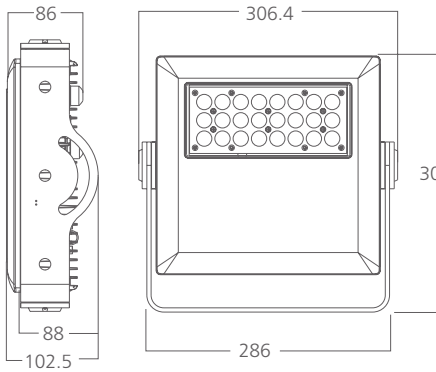

Flood light REGAL

DMX 512 **RDM** **IP66**
OUTDOOR RATED

white grey black

356 153
LED Power **70 W** ColourTemp **RGB** Luminous **2438 lm**

356 154
LED Power **70 W** ColourTemp **RGBW** Luminous **2381 lm**

LIGHT DISTRIBUTION

12° (5°-25°-45°)

12° (5°-25°-45°)